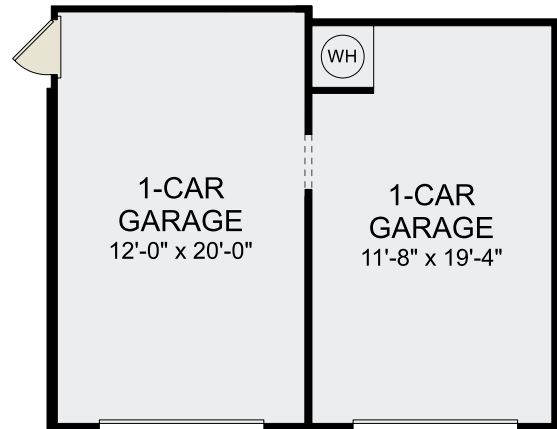

THE FREELANCE

3 BEDROOM | 2.5 BATH | 1 CAR GARAGE | 1,925 SQ. FT. LIVING AREA

ELEVATION A

ELEVATION B

ELEVATION D

REV. 12/1/22

DREAM FINDERS HOMES
HOMES BUILT TO FIT YOUR LIFESTYLE

[DREAMFINDERSHOMES.COM](https://www.dreamfindershomes.com)

Site maps, floor plans and elevations are artist's rendering only and are subject to change without notice. Dimensions, plans and specifications are not to scale. Contact your new home sales associate for more details. Dream Finders Homes CBC1252734

THE FREELANCE

3 BEDROOM | 2.5 BATH | 1 CAR GARAGE | 1,925 SQ. FT. LIVING AREA

Optional Patio

Optional 1-Car Garage

First Floor w/ Options

REV. 12/1/22

DREAM FINDERS HOMES
HOMES BUILT TO FIT YOUR LIFESTYLE

DREAMFINDERSHOMES.COM

THE FREELANCE

3 BEDROOM | 2.5 BATH | 1 CAR GARAGE | 1,925 SQ. FT. LIVING AREA

Second Floor

REV. 12/1/22

DREAM FINDERS HOMES
HOMES BUILT TO FIT YOUR LIFESTYLE

DREAMFINDERSHOMES.COM

Site maps, floor plans and elevations are artist's rendering only and are subject to change without notice. Dimensions, plans and specifications are not to scale. Contact your new home sales associate for more details. Dream Finders Homes CBC1252734