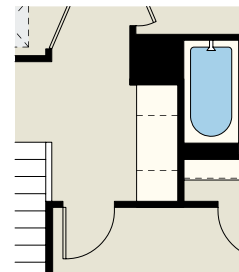

THE FREELANCE

3 BEDROOM | 2.5 BATH | 1 CAR GARAGE | 1,925 SQ. FT. LIVING AREA

Second Floor

REV. 12/1/22

DREAM FINDERS HOMES
HOMES BUILT TO FIT YOUR LIFESTYLE

DREAMFINDERSHOMES.COM

Site maps, floor plans and elevations are artist's rendering only and are subject to change without notice. Dimensions, plans and specifications are not to scale. Contact your new home sales associate for more details. Dream Finders Homes CBC1252734

THE FREELANCE

3 BEDROOM | 2.5 BATH | 1 CAR GARAGE | 1,925 SQ. FT. LIVING AREA

Optional
Owner's Bath 2

Optional
Owner's Bath 3

Optional Bedroom 4 ILO Loft
*Adds Second Vanity to Bath 2

Optional
Tech Center

Second Floor Options

REV. 12/1/22

DREAM FINDERS HOMES
HOMES BUILT TO FIT YOUR LIFESTYLE

DREAMFINDERSHOMES.COM

Site maps, floor plans and elevations are artist's rendering only and are subject to change without notice. Dimensions, plans and specifications are not to scale. Contact your new home sales associate for more details. Dream Finders Homes CBC1252734