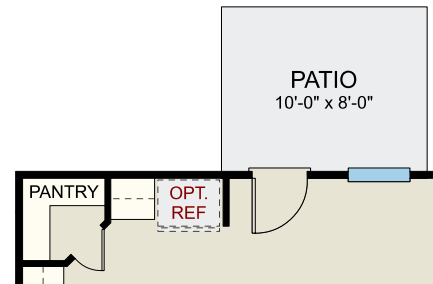

THE FREELANCE

3 BEDROOM | 2.5 BATH | 1 CAR GARAGE | 1,925 SQ. FT. LIVING AREA

ELEVATION A

ELEVATION B

ELEVATION D

REV. 12/1/22

DREAM FINDERS HOMES
HOMES BUILT TO FIT YOUR LIFESTYLE

[DREAMFINDERSHOMES.COM](https://www.dreamfindershomes.com)

Site maps, floor plans and elevations are artist's rendering only and are subject to change without notice. Dimensions, plans and specifications are not to scale. Contact your new home sales associate for more details. Dream Finders Homes CBC1252734

THE FREELANCE

3 BEDROOM | 2.5 BATH | 1 CAR GARAGE | 1,925 SQ. FT. LIVING AREA

Optional Patio

Optional 1-Car Garage

First Floor w/ Options

REV. 12/1/22

DREAM FINDERS HOMES
HOMES BUILT TO FIT YOUR LIFESTYLE

DREAMFINDERSHOMES.COM