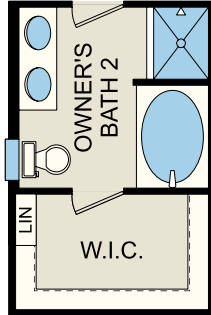

THE FREELANCE

3 BEDROOM | 2.5 BATH | 1 CAR GARAGE | 1,925 SQ. FT. LIVING AREA

ELEVATION A

ELEVATION B

ELEVATION D

REV. 12/1/22

DREAM FINDERS HOMES
HOMES BUILT TO FIT YOUR LIFESTYLE

[DREAMFINDERSHOMES.COM](https://www.dreamfindershomes.com)

THE FREELANCE

3 BEDROOM | 2.5 BATH | 1 CAR GARAGE | 1,925 SQ. FT. LIVING AREA

Optional Patio

Optional 1-Car Garage

First Floor w/ Options

REV. 12/1/22

DREAM FINDERS HOMES
HOMES BUILT TO FIT YOUR LIFESTYLE

DREAMFINDERSHOMES.COM

THE FREELANCE

3 BEDROOM | 2.5 BATH | 1 CAR GARAGE | 1,925 SQ. FT. LIVING AREA

Second Floor

REV. 12/1/22

DREAM FINDERS HOMES
HOMES BUILT TO FIT YOUR LIFESTYLE

DREAMFINDERSHOMES.COM

Site maps, floor plans and elevations are artist's rendering only and are subject to change without notice. Dimensions, plans and specifications are not to scale. Contact your new home sales associate for more details. Dream Finders Homes CBC1252734

THE FREELANCE

3 BEDROOM | 2.5 BATH | 1 CAR GARAGE | 1,925 SQ. FT. LIVING AREA

Optional
Owner's Bath 2

Optional
Owner's Bath 3

Optional Bedroom 4 ILO Loft
*Adds Second Vanity to Bath 2

Optional
Tech Center

Second Floor Options