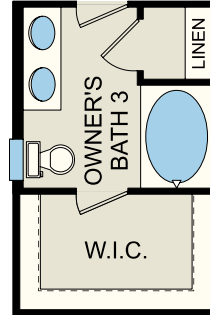

THE FREELANCE

3 BEDROOM | 2.5 BATH | 1 CAR GARAGE | 1,925 SQ. FT. LIVING AREA

ELEVATION A

ELEVATION B

ELEVATION D

REV. 12/1/22

DREAM FINDERS HOMES
HOMES BUILT TO FIT YOUR LIFESTYLE

[DREAMFINDERSHOMES.COM](https://www.dreamfindershomes.com)

THE FREELANCE

3 BEDROOM | 2.5 BATH | 1 CAR GARAGE | 1,925 SQ. FT. LIVING AREA

Optional Patio

Optional 1-Car Garage

First Floor w/ Options

REV. 12/1/22

DREAM FINDERS HOMES
HOMES BUILT TO FIT YOUR LIFESTYLE

DREAMFINDERSHOMES.COM

THE FREELANCE

3 BEDROOM | 2.5 BATH | 1 CAR GARAGE | 1,925 SQ. FT. LIVING AREA

Second Floor

REV. 12/1/22

DREAM FINDERS HOMES
HOMES BUILT TO FIT YOUR LIFESTYLE

DREAMFINDERSHOMES.COM

Site maps, floor plans and elevations are artist's rendering only and are subject to change without notice. Dimensions, plans and specifications are not to scale. Contact your new home sales associate for more details. Dream Finders Homes CBC1252734

THE FREELANCE

3 BEDROOM | 2.5 BATH | 1 CAR GARAGE | 1,925 SQ. FT. LIVING AREA

Optional
Owner's Bath 2

Optional
Owner's Bath 3

Optional Bedroom 4 ILO Loft
*Adds Second Vanity to Bath 2

Optional
Tech Center

Second Floor Options