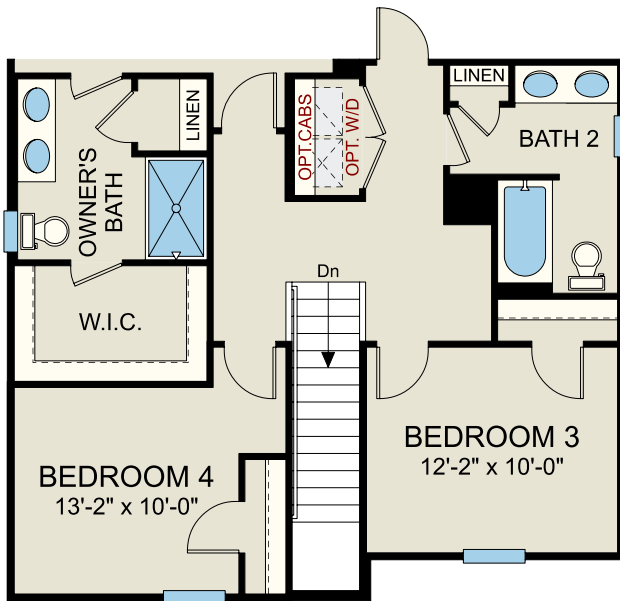

THE FREELANCE

3 BEDROOM | 2.5 BATH | 1 CAR GARAGE | 1,925 SQ. FT. LIVING AREA

Optional Patio

Optional 1-Car Garage

First Floor w/ Options

REV. 12/1/22

DREAM FINDERS HOMES
HOMES BUILT TO FIT YOUR LIFESTYLE

DREAMFINDERSHOMES.COM

THE FREELANCE

3 BEDROOM | 2.5 BATH | 1 CAR GARAGE | 1,925 SQ. FT. LIVING AREA

Second Floor

REV. 12/1/22

DREAM FINDERS HOMES
HOMES BUILT TO FIT YOUR LIFESTYLE

DREAMFINDERSHOMES.COM

Site maps, floor plans and elevations are artist's rendering only and are subject to change without notice. Dimensions, plans and specifications are not to scale. Contact your new home sales associate for more details. Dream Finders Homes CBC1252734

THE FREELANCE

3 BEDROOM | 2.5 BATH | 1 CAR GARAGE | 1,925 SQ. FT. LIVING AREA

Optional
Owner's Bath 2

Optional
Owner's Bath 3

Optional Bedroom 4 ILO Loft
*Adds Second Vanity to Bath 2

Optional
Tech Center

Second Floor Options

REV. 12/1/22

DREAM FINDERS HOMES
HOMES BUILT TO FIT YOUR LIFESTYLE

DREAMFINDERSHOMES.COM

Site maps, floor plans and elevations are artist's rendering only and are subject to change without notice. Dimensions, plans and specifications are not to scale. Contact your new home sales associate for more details. Dream Finders Homes CBC1252734