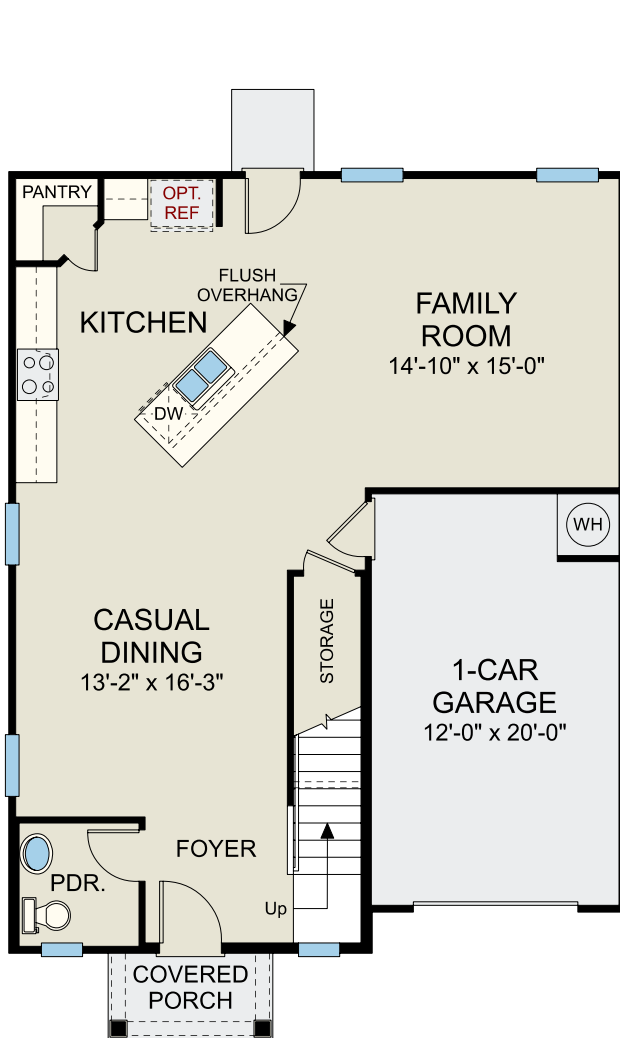

THE FREELANCE

3 BEDROOM | 2.5 BATH | 1 CAR GARAGE | 1,925 SQ. FT. LIVING AREA

ELEVATION A

ELEVATION B

ELEVATION D

REV. 12/1/22

DREAM FINDERS HOMES
HOMES BUILT TO FIT YOUR LIFESTYLE

[DREAMFINDERSHOMES.COM](https://www.dreamfindershomes.com)

Site maps, floor plans and elevations are artist's rendering only and are subject to change without notice. Dimensions, plans and specifications are not to scale. Contact your new home sales associate for more details. Dream Finders Homes CBC1252734

THE FREELANCE

3 BEDROOM | 2.5 BATH | 1 CAR GARAGE | 1,925 SQ. FT. LIVING AREA

Optional Patio

Optional 1-Car Garage

First Floor w/ Options

REV. 12/1/22

DREAM FINDERS HOMES
HOMES BUILT TO FIT YOUR LIFESTYLE

DREAMFINDERSHOMES.COM

THE FREELANCE

3 BEDROOM | 2.5 BATH | 1 CAR GARAGE | 1,925 SQ. FT. LIVING AREA

Optional
Owner's Bath 2

Optional
Owner's Bath 3

Optional Bedroom 4 ILO Loft
*Adds Second Vanity to Bath 2

Optional
Tech Center

Second Floor Options