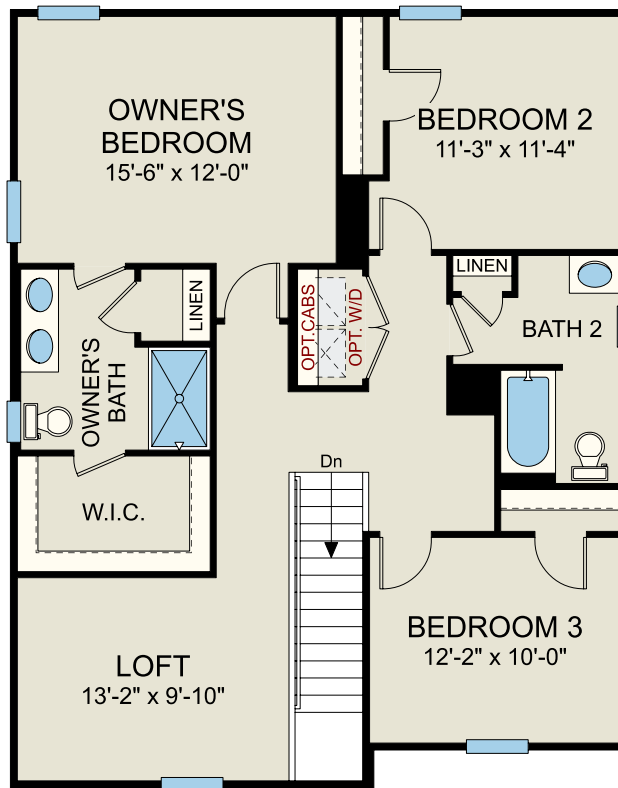

THE FREELANCE

3 BEDROOM | 2.5 BATH | 1 CAR GARAGE | 1,925 SQ. FT. LIVING AREA

ELEVATION A

ELEVATION B

ELEVATION D

REV. 12/1/22

DREAM FINDERS HOMES
HOMES BUILT TO FIT YOUR LIFESTYLE

[DREAMFINDERSHOMES.COM](https://www.dreamfindershomes.com)

THE FREELANCE

3 BEDROOM | 2.5 BATH | 1 CAR GARAGE | 1,925 SQ. FT. LIVING AREA

Optional Patio

Optional 1-Car Garage

First Floor w/ Options

REV. 12/1/22

DREAM FINDERS HOMES
HOMES BUILT TO FIT YOUR LIFESTYLE

DREAMFINDERSHOMES.COM

THE FREELANCE

3 BEDROOM | 2.5 BATH | 1 CAR GARAGE | 1,925 SQ. FT. LIVING AREA

Second Floor

REV. 12/1/22

DREAM FINDERS HOMES
HOMES BUILT TO FIT YOUR LIFESTYLE

DREAMFINDERSHOMES.COM

Site maps, floor plans and elevations are artist's rendering only and are subject to change without notice. Dimensions, plans and specifications are not to scale. Contact your new home sales associate for more details. Dream Finders Homes CBC1252734

THE FREELANCE

3 BEDROOM | 2.5 BATH | 1 CAR GARAGE | 1,925 SQ. FT. LIVING AREA

Optional
Owner's Bath 2

Optional
Owner's Bath 3

Optional Bedroom 4 ILO Loft
*Adds Second Vanity to Bath 2

Optional
Tech Center

Second Floor Options