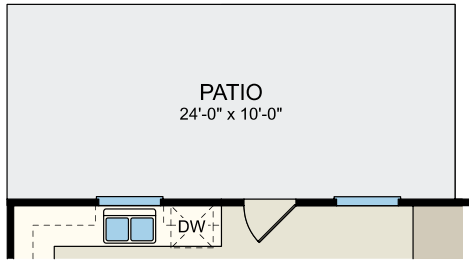

HOMES BUILT TO FIT YOUR LIFESTYLE

DREAMFINDERSHOMES.COM

Site maps, floor plans and elevations are artist's rendering only and are subject to change without notice. Dimensions, plans and specifications are not to scale. Contact your new home sales associate for more details. Dream Finders Homes CBC1252734

THE TOPSAIL

3-4 BEDROOM | 2.5 BATH | 2 CAR GARAGE | 2,246 SQ. FT. LIVING AREA

Optional
Extended Patio

Optional
Covered Patio

Optional Fireplace
at Family Room

Optional
Gourmet Kitchen

Optional Wrap-Around Porch