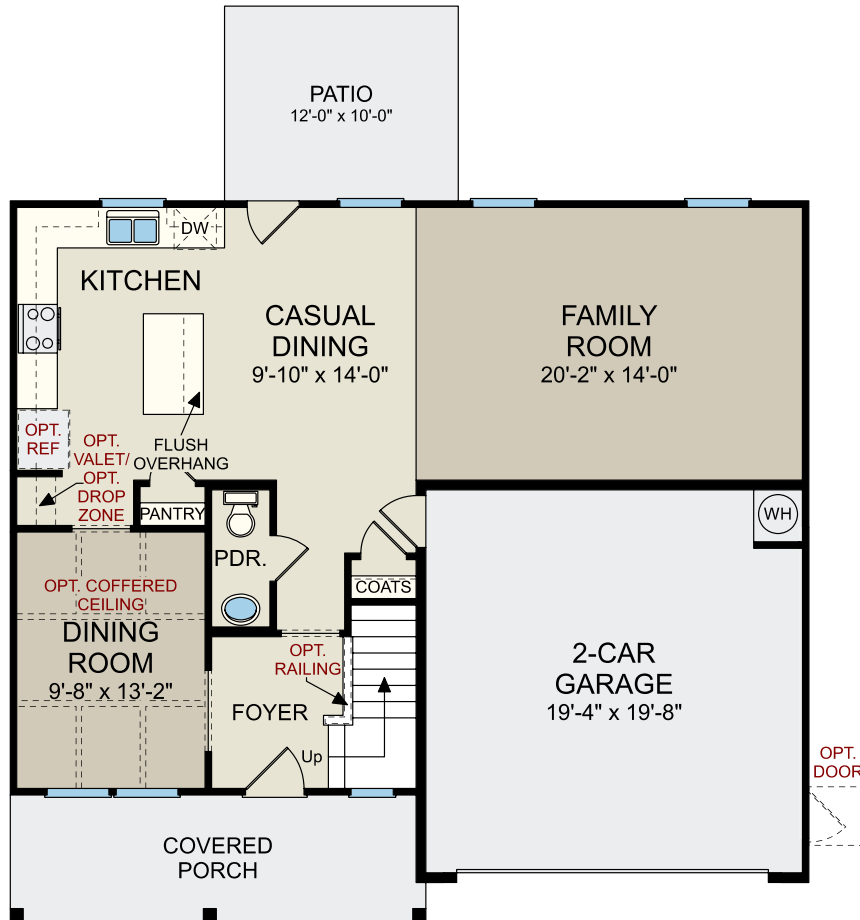

THE TOPSAIL

3-4 BEDROOM | 2.5 BATH | 2 CAR GARAGE | 2,246 SQ. FT. LIVING AREA

ELEVATION A

ELEVATION B

ELEVATION C

REV. 3/3/20

DREAM FINDERS HOMES

HOMES BUILT TO FIT YOUR LIFESTYLE

DREAMFINDERSHOMES.COM

Site maps, floor plans and elevations are artist's rendering only and are subject to change without notice. Dimensions, plans and specifications are not to scale. Contact your new home sales associate for more details. Dream Finders Homes CBC1252734

THE TOPSAIL

3-4 BEDROOM

2.5 BATH

2 CAR GARAGE

2,246 SQ. FT. LIVING AREA

First Floor

REV. 3/3/20

DREAM FINDERS HOMES

THE TOPSAIL

3-4 BEDROOM | 2.5 BATH | 2 CAR GARAGE | 2,246 SQ. FT. LIVING AREA

Optional
Extended Patio

Optional
Covered Patio

Optional Fireplace
at Family Room

Optional
Gourmet Kitchen

Optional Wrap-Around Porch