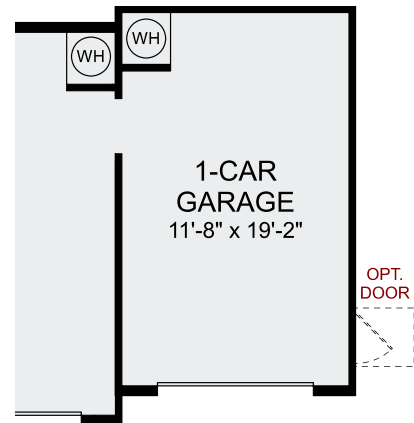

THE TOPSAIL

3-4 BEDROOM

2.5 BATH

2 CAR GARAGE

2,246 SQ. FT. LIVING AREA

First Floor

REV. 3/3/20

DREAM FINDERS HOMES

THE TOPSAIL

3-4 BEDROOM | 2.5 BATH | 2 CAR GARAGE | 2,246 SQ. FT. LIVING AREA

Optional
Extended Patio

Optional
Covered Patio

Optional Fireplace
at Family Room

Optional
Gourmet Kitchen

Optional Wrap-Around Porch

Optional
Double Garage Door

Optional
Side Load Garage

Optional
1-Car Garage

First Floor Options

REV. 3/3/20

DREAM FINDERS HOMES
HOMES BUILT TO FIT YOUR LIFESTYLE

DREAMFINDERSHOMES.COM

Site maps, floor plans and elevations are artist's rendering only and are subject to change without notice. Dimensions, plans and specifications are not to scale. Contact your new home sales associate for more details. Dream Finders Homes CBC1252734

THE TOPSAIL

3-4 BEDROOM

2.5 BATH

2 CAR GARAGE

2,246 SQ. FT. LIVING AREA

Second Floor

REV. 3/3/20

DREAM FINDERS HOMES