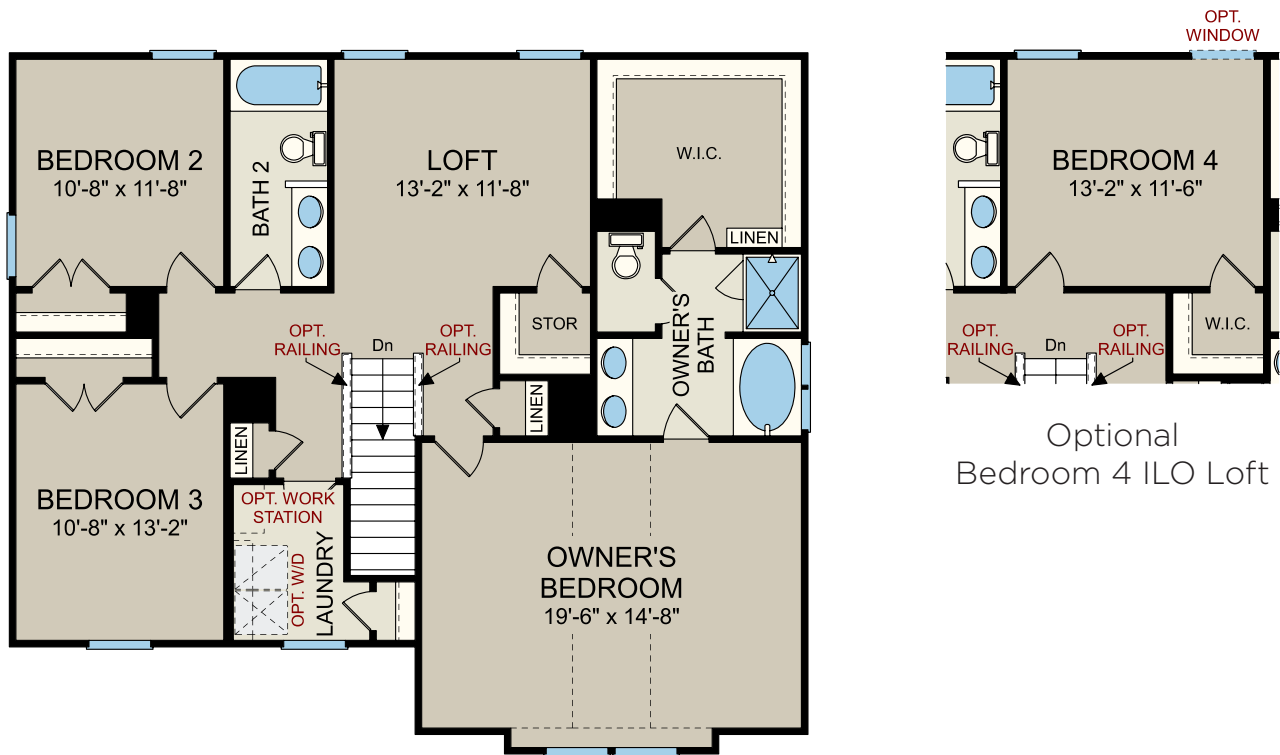

THE TOPSAIL

3-4 BEDROOM | 2.5 BATH | 2 CAR GARAGE | 2,246 SQ. FT. LIVING AREA

ELEVATION A

ELEVATION B

ELEVATION C

REV. 3/3/20

DREAM FINDERS HOMES

HOMES BUILT TO FIT YOUR LIFESTYLE

THE TOPSAIL

3-4 BEDROOM | 2.5 BATH | 2 CAR GARAGE | 2,246 SQ. FT. LIVING AREA

Optional
Extended Patio

Optional
Covered Patio

Optional Fireplace
at Family Room

Optional
Gourmet Kitchen

Optional Wrap-Around Porch

Optional
Double Garage Door

Optional
Side Load Garage

Optional
1-Car Garage

First Floor Options

REV. 3/3/20

DREAM FINDERS HOMES
HOMES BUILT TO FIT YOUR LIFESTYLE

DREAMFINDERSHOMES.COM

Site maps, floor plans and elevations are artist's rendering only and are subject to change without notice. Dimensions, plans and specifications are not to scale. Contact your new home sales associate for more details. Dream Finders Homes CBC1252734

THE TOPSAIL

3-4 BEDROOM

2.5 BATH

2 CAR GARAGE

2,246 SQ. FT. LIVING AREA

Second Floor

REV. 3/3/20

DREAM FINDERS HOMES