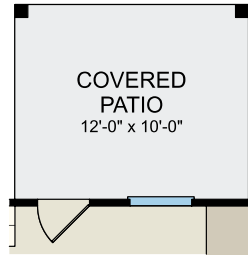

HOMES BUILT TO FIT YOUR LIFESTYLE

DREAMFINDERSHOMES.COM

Site maps, floor plans and elevations are artist's rendering only and are subject to change without notice. Dimensions, plans and specifications are not to scale. Contact your new home sales associate for more details. Dream Finders Homes CBC1252734

THE TOPSAIL

3-4 BEDROOM | 2.5 BATH | 2 CAR GARAGE | 2,246 SQ. FT. LIVING AREA

Optional
Extended Patio

Optional
Covered Patio

Optional Fireplace
at Family Room

Optional
Gourmet Kitchen

Optional Wrap-Around Porch