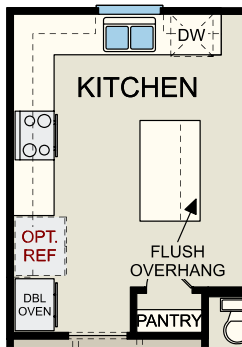

THE TOPSAIL

3-4 BEDROOM | 2.5 BATH | 2 CAR GARAGE | 2,246 SQ. FT. LIVING AREA

Optional
Extended Patio

Optional
Covered Patio

Optional Fireplace
at Family Room

Optional
Gourmet Kitchen

Optional Wrap-Around Porch

Optional
Double Garage Door

Optional
Side Load Garage

Optional
1-Car Garage

First Floor Options

REV. 3/3/20

DREAM FINDERS HOMES
HOMES BUILT TO FIT YOUR LIFESTYLE

DREAMFINDERSHOMES.COM

Site maps, floor plans and elevations are artist's rendering only and are subject to change without notice. Dimensions, plans and specifications are not to scale. Contact your new home sales associate for more details. Dream Finders Homes CBC1252734