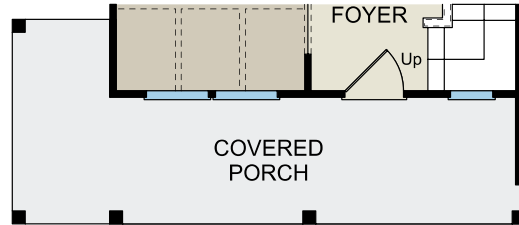

HOMES BUILT TO FIT YOUR LIFESTYLE

DREAMFINDERSHOMES.COM

Site maps, floor plans and elevations are artist's rendering only and are subject to change without notice. Dimensions, plans and specifications are not to scale. Contact your new home sales associate for more details. Dream Finders Homes CBC1252734

THE TOPSAIL

3-4 BEDROOM | 2.5 BATH | 2 CAR GARAGE | 2,246 SQ. FT. LIVING AREA

Optional
Extended Patio

Optional
Covered Patio

Optional Fireplace
at Family Room

Optional
Gourmet Kitchen

Optional Wrap-Around Porch

Optional
Double Garage Door

Optional
Side Load Garage

Optional
1-Car Garage

First Floor Options

REV. 3/3/20

DREAM FINDERS HOMES
HOMES BUILT TO FIT YOUR LIFESTYLE

DREAMFINDERSHOMES.COM

Site maps, floor plans and elevations are artist's rendering only and are subject to change without notice. Dimensions, plans and specifications are not to scale. Contact your new home sales associate for more details. Dream Finders Homes CBC1252734